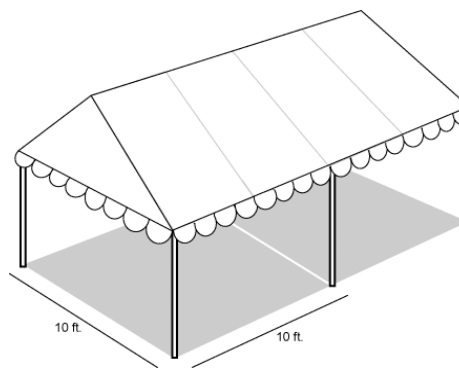

Chaffing Dish silver 6qt. round _____ 35.00ea
Chaffing Dish stainless 8qt. round _____ 10.00ea
Chaffing Dish pan 8qt _____ 4.00ea
Chaffing Dish pan 4qt _____ 4.00ea
Sterno _____ 1.50ea

SERVICE TRAYS AND UTENSILS

Tray Round Silver _____ 5.00ea
Tray Oval Silver _____ 7.00ea
Tray Square Silver _____ 10.00ea
Waiter tray 24" _____ 6.50ea
Waiter tray stand _____ 6.50ea
Oval China _____ 3.00ea
Square & Rectangle China (different sizes avail) _____ 7.00ea
Water Pitcher Glass/Plastic _____ 3.00ea
Cake Knife & Server Utensils _____ 2.00ea
Salt & Pepper shaker filled _____ 1.50ea

TENTS & CANOPIES

40'x40' white _____ 720.00ea
30'x60' white _____ 700.00ea
30'x50' white _____ 650.00ea
30'x30' white _____ 360.00ea
20'x40' white _____ 350.00ea
20'x20' white _____ 180.00ea
15'x15' white _____ 150.00ea
10'x10' white _____ 85.00ea
Tent sidewall white _____ 1.50/ft
Tent sidewall window _____ 2.00/ft
Tent sidewall clear _____ 1.50/ft
Grass by Ft. _____ .30

Call our expert party consultants for a free estimate

TEMPORARY OUTDOOR & TENT LIGHTING

Light stand w/ 2 spot lights _____ 20.00ea
Single Light white _____ 15.00ea
Spot Light 550wt. w/gel _____ 35.00ea
Custom Lighting price on request
Twinkle Lights price on request

HEATERS

Patio Heaters w/propane _____ 55.00ea
Propane tank 5g. filled _____ 19.95ea
Tent Heaters w/propane _____ 75.00ea