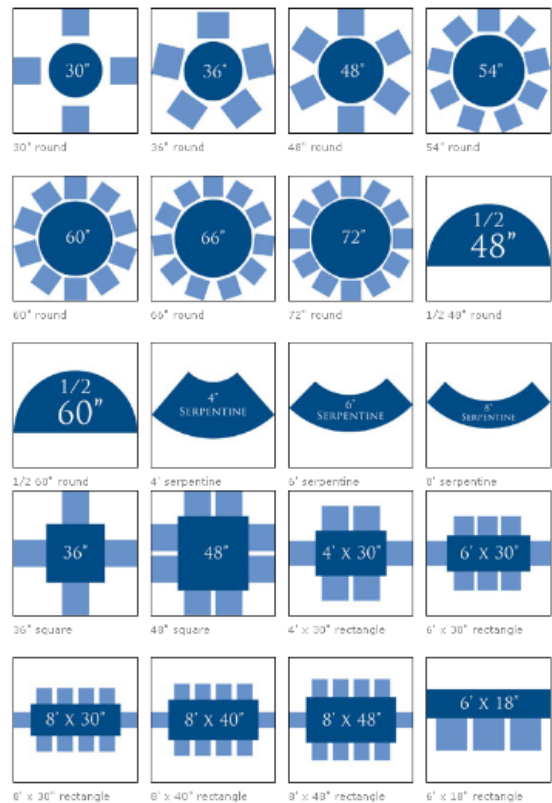

Modern
Party
Rentals
Price List 2010
modernpartyrentals.com

TABLES

Rectangular

8' table (seats 8-10)	7.00ea
6' table (seats 6-8)	6.50ea
4' table (seats 4-6)	5.50ea
24" table Square	9.00ea
8' table Children (seats 10)	10.00ea
6' table Children (seats 8)	10.00ea
6' Serpentine table	7.00ea
8' Serpentine table	8.00ea

Round

72" rd. table (seats 10-12)	10.00ea
60" rd. table (seats 8-10)	7.00ea
48" rd. table (seats 6)	6.50ea
36" rd. table (seats 4)	6.00ea
30" rd. table (seats 2-4)	5.50ea
36" rd. table High Cocktail	8.00ea
30" rd. table High Cocktail	7.00ea
5' table Serpentine	8.00ea
1/2 table Round 60"	7.00ea
3' table Square	9.00ea
4' table Square	9.00ea
5' table Square	10.00ea

TABLE LINENS

Satin, Satin Crush, etc - Available in most colors (ask for price)	
Polyester - Round Available in most colors	
130" rd tablecloth (for 72" table)	10.00ea

120" rd. tablecloth (for 72" & 60" table)	8.00ea
108" rd. tablecloth (for 60" & 48" table)	7.00ea
90" rd. tablecloth (for 48" & 36" table)	6.50ea
Rectangular	
10'x5' long tablecloth (for 8' & 6' table)	8.00ea
12'x6' long tablecloth (for 8' table)	8.00ea
72"x72" Square Overlay	7.00ea
Table Skirts pleated	1.00/ft
Table Drape 8'	13.00ea
Table Drape 6'	12.00ea
Dinner Napkin	.55ea